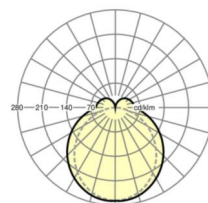

LIGHTING TECHNOLOGY

Placement	LED, Colour rendering/Light colour CRI ≥ 80 / 3000K
Colour tolerance (MacAdam)	3SDCM
Photobiological safety (Luminaire)	RG1
Nominal luminous flux	4522lm
LED service life	50000h L80/B10 (Tq 40°C)
Luminaire luminous efficiency	166lm/W
Beam angle	130° (C0) / 110° (C90)
UGR lat./long.	23.7 / 22.2

MECHANICS

Housing colour	silver grey/white aluminium RAL 9006
Dimensions (LxWxH/DxH)	1531mm x 63mm x 54mm
Weight (net)	2kg
Type of installation	Mounting rail system installation, Light structure

Dimensions

L	1531 mm	Length
B	63 mm	Width
H	54 mm	Height

DEEP-LINK

<https://www.regiolum.de/en/article/19130006065>

Reference	LED 5000lm 830
ηLB	100 %
Φ ↓/↑	84 % / 16 %
UGR lat./long.	23.7 / 22.2